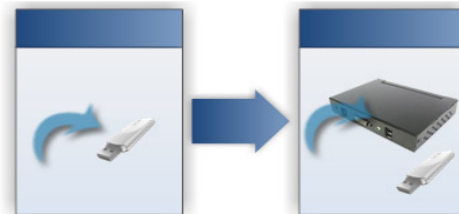

Specially designed with pure Digital DVI-D output, it allows the very best full digital playback quality to attract your customers. The rugged but slim design allow you to install the player anywhere and with very easy connection of just power and LCD cable. Playing from any USB storage, it is easy to change content, just by changing the USB storage.

[See the Promotion Video here!](#)

Your Key Features with MPC500 BOX:

- Embedded Multi Media Processor-designed for 10 years lifetime
- Enrich the Advertising with HD Video, HD Pictures and Stereo Background Music
- Use any FullHD Monitor and make your own Digital Signage
- Update the Digital Signage just with changing the USB Drive- so simple!

MPC500 Box:

Amazing digital Playback of:

- MPEG 1, MPEG2, MPEG 4, WMV9, H264
- JPG, BMP, PNG up to 12Mega Pixels
- MP3, WMA

Replace your paper poster with FULL HD LCD's Today

easy to install – easy to use – easy to update

How to connect ?

Connectors:

- 12V Power
- DVI-D
- Audio
- 2 USB

How to Update ?

2 easy steps everybody can do!

Copy the files to the USB

Plug it into the Media Player