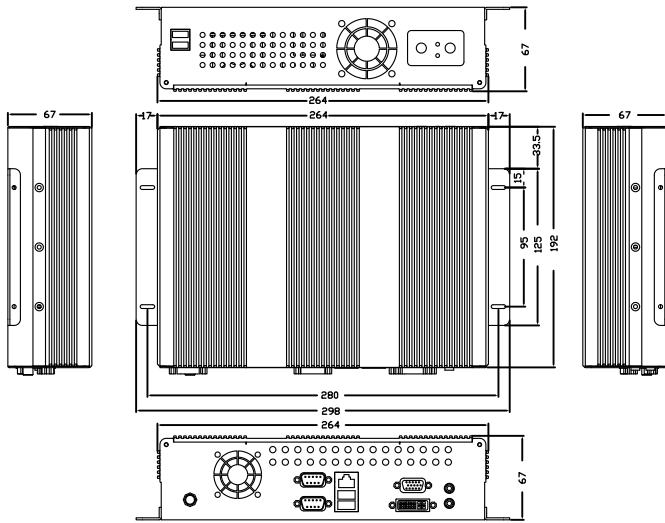

### Features:

- DVI + VGA dual output support
- Maximum resolution of 2048x1536
- Aluminum Profile With Fin, Ultra compact size with Fan Design
- Industrial grade CF card for system & optional CF card or HDD for data storage
- Macromedia Flash support for fancy animation effect
- Air filter of Fan to keep dust away and easy cleaning
- RSS feed to display most updated news
- Zone Sync allows your content be synchronized between different zones

- I. Power Reset Button  
II. Power / HDD LED  
III. Power On Button  
IV. USB

1. Power Jack  
2. RS232 Conn.  
3. USB  
4. RJ-45  
5. DVI Conn.  
6. VGA Conn.  
7. Audio Jack

### Mechanical Specification

- Construction** : Aluminum housing  
**Mouting** : Desktop/wall-mounting  
**Dimension** : 264 x 67 x 192 mm (W x H x D)

### Power Supply

- Power Input** : +12V DC-IN(Lockable, Power Jack)  
**Power Consumption** : Typical 80W Power Consumption