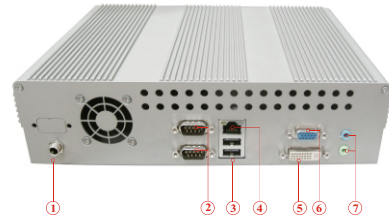

### Features:

- DVI + VGA dual output support
- Maximum resolution of 2048x1536
- Aluminum Profile With Fin, Ultra compact size with Fan Design
- Industrial grade CF card for system & optional CF card or HDD for data storage
- Macromedia Flash support for fancy animation effect
- Air filter of Fan to keep dust away and easy cleaning
- RSS feed to display most updated news
- Zone Sync allows your content be synchronized between different zones

- I. Power Reset Button  
II. Power / HDD LED  
III. Power On Button  
IV. USB

1. Power Jack  
2. RS232 Conn.  
3. USB  
4. RJ-45  
5. DVI Conn.  
6. VGA Conn.  
7. Audio Jack