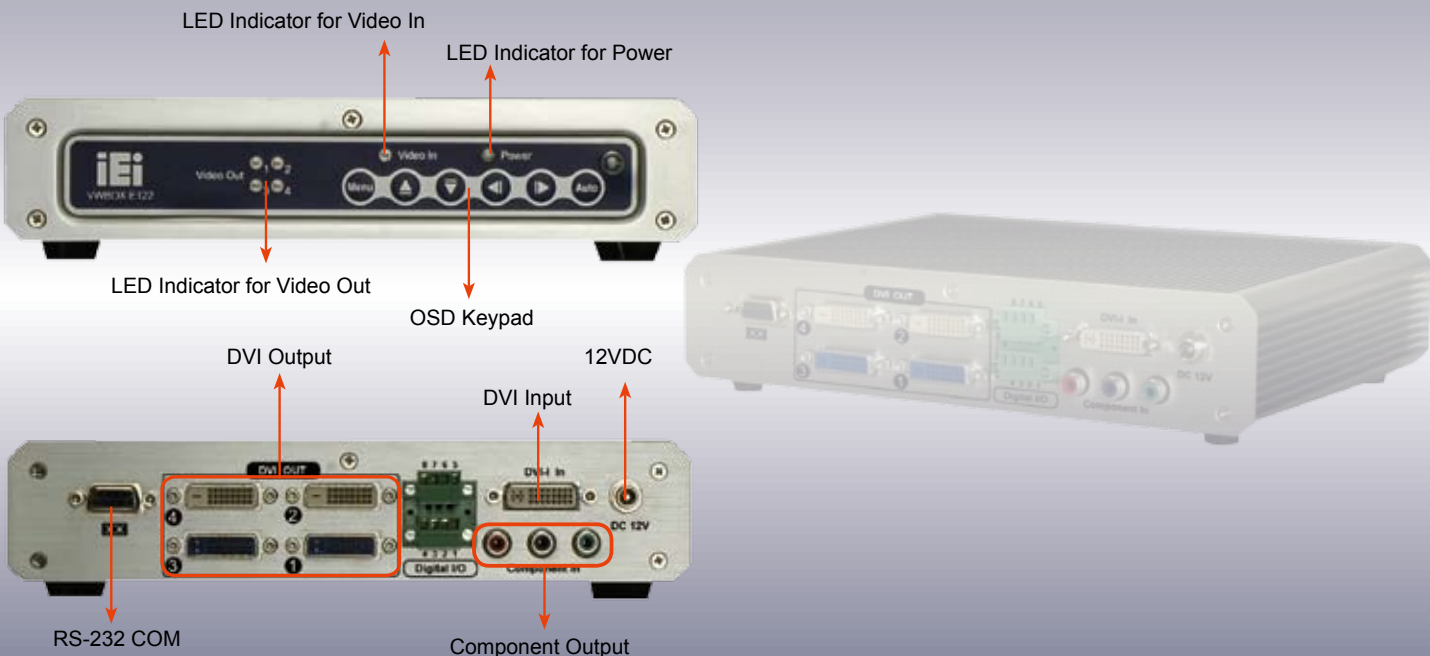

Specifications

Model Name		VWBOX-E122 Series
Front Panel	LED Indicator	1x Video Input 4x Video Output 1x Power
	Keypad Control	Menu, Up, Down, Left, Right, Auto
I/O Interface	Video Input	1 x DVI-I, 1 x Component
	Video Output	4 x DVI-D Output
	Power	1 x Power Switch
	Serial Port	1 x RS-232
Resolution	Input	720x350, 640x400, 720x400, 640x480, 800x 600, 832x624, 1024x768, 1152x864, 1152x 870, 1152x900, 1280x768, 1280x960, 1280x 1024, 1600x1200, 1680x1050, 1920x1200, 480i/p (720 x 480), 720i/p (1280 x 720), 1080i/p (1920 x 1080)
	Output	1024x768, 1360x768, 1280x1024, 1400x 1050, 1680x1050, 1600x1200, 1920x1200
Power	Power Input	12V DC in
	Power Adapter	90VAC to 264VAC / 47Hz to 63Hz
	Power Consumption	20W
OSD/ Remote Control		1. Display mode selection 2. Output resolution selection 3. Border mask enable/ disable
Operating Temperature		0~40°C
Dimension		178.2 x 229.5 x 47 mm
Safety		UL, CE, FCC

Ordering Information

Model Name	Descriptions
VWBOX-E122-R10	Video Wall Control Box, 1 x DVI Input, 1 x Component Input, 4 x DVI Output, 2 by 2 display
VWBOX-E122/DVI-R10	Video Wall Control Box, 1 x DVI Input, 4 x DVI Output, 2 by 2 display

I/O Interface