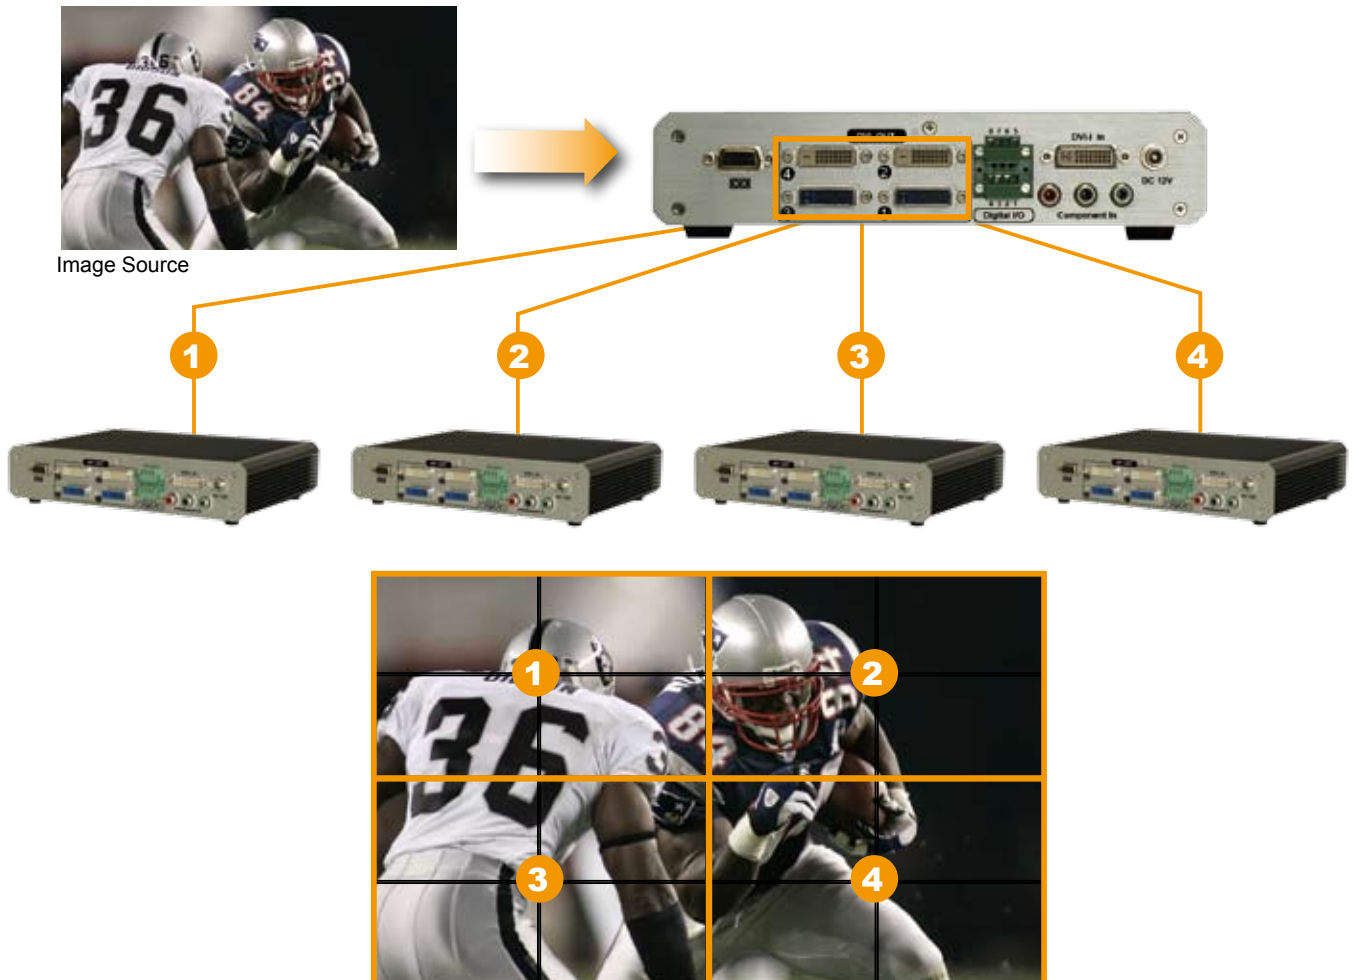

Bezel Mask Function

The VWBOX-E122 supports mask enabled and disabled functions control. When enable the mask function, the image is overlaid for each grid space. Users can easily adjust the image to fit in the monitor with mask enabled or disabled via a remote control.

Comparison

Mask Disabled

Mask Enabled

Remote Control / OSD Function

The VWBOX-E122 is packed with a remote control for easy setting. The support functions are

- Output resolution selection
- Display mode selection
- Bezel mask adjustment
- Input source selection
- Power on/off

SmartOSD for Remote Management / Digital IO Setting

IEI introduces the SmartOSD software for remote manage and control VWBOX-E122 via RS-232 or DDC interface. SmartOSD supports all the remote control function, and it also allow the GPIO high/ low voltage setting.

Specifications

Model Name		VWBOX-E122 Series
Front Panel	LED Indicator	1x Video Input 4x Video Output 1x Power
	Keypad Control	Menu, Up, Down, Left, Right, Auto
I/O Interface	Video Input	1 x DVI-I, 1 x Component
	Video Output	4 x DVI-D Output
	Power	1 x Power Switch
	Serial Port	1 x RS-232
Resolution	Input	720x350, 640x400, 720x400, 640x480, 800x 600, 832x624, 1024x768, 1152x864, 1152x 870, 1152x900, 1280x768, 1280x960, 1280x 1024, 1600x1200, 1680x1050, 1920x1200, 480i/p (720 x 480), 720i/p (1280 x 720), 1080i/p (1920 x 1080)
	Output	1024x768, 1360x768, 1280x1024, 1400x 1050, 1680x1050, 1600x1200, 1920x1200
Power	Power Input	12V DC in
	Power Adapter	90VAC to 264VAC / 47Hz to 63Hz
	Power Consumption	20W
OSD/ Remote Control		1. Display mode selection 2. Output resolution selection 3. Border mask enable/ disable
Operating Temperature		0~40°C
Dimension		178.2 x 229.5 x 47 mm
Safety		UL, CE, FCC