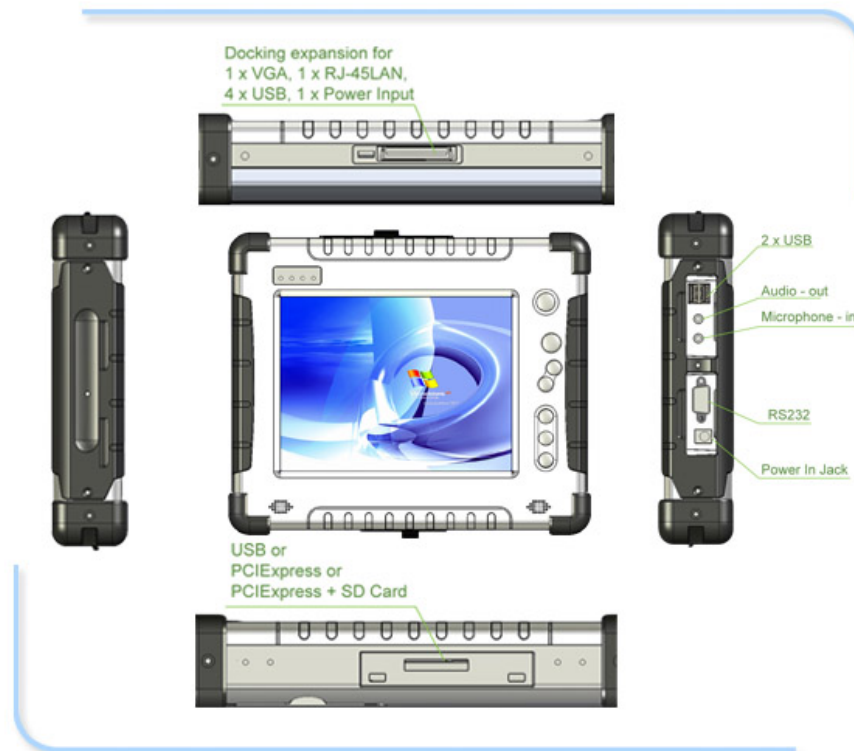

3 Min. to Know Why You Need a Winmate Rugged Tablet PC -1st with Atom Platform in the World

We know you are tired with so many newsletters from every corner of the world. You have developed sophisticated filters to keep most messages out. This time, please, just stay a bit longer with this information, delivered by Winmate, your old friend. The first rugged tablet pc powered by Intel ATOM. You might never be aware of what ATOM is.

See more Rugged Tablet PCs video at our website.

http://www.winmate.com.tw/video_zone/Platform_Video.asp?VideoKind=0105&Videoid=Video83

The 8.4" Rugged Tablet PC can support versatile IO functionality with 3x USB2.0 (one on top side), micro-in & audio out jack, 1x RS232. One high speed PCIExpress 34 standard can support you any kind of compatible external card such as GPS/ GPRS/ GSM/ UMTS/CDMA/ HSDPA communication module. Build-in Wi-Fi and Bluetooth making the Atom Tablet PC fully wireless. Reserved docking connector can help user to expand VGA, LAN and 4x USB when use at desktop.

Handstrip

The ergonomic Handstrip can help you handle the Rugged Tablet PC much more easily and comfortable.

Car Power Charger

With the Car power charger you can recharge your Rugged Tablet PC in any vehicle.

Vehicle Mount Kit

Our rugged vehicle mounting kit design can support universal arm mounting to fix in any transportation vehicle as heavy vehicles, forklift or police cars, etc.

Carry Bag

Designed to fit for the Rugged Tablet PC, this carry bag is very convenient for user to carry also other accessories during their work.