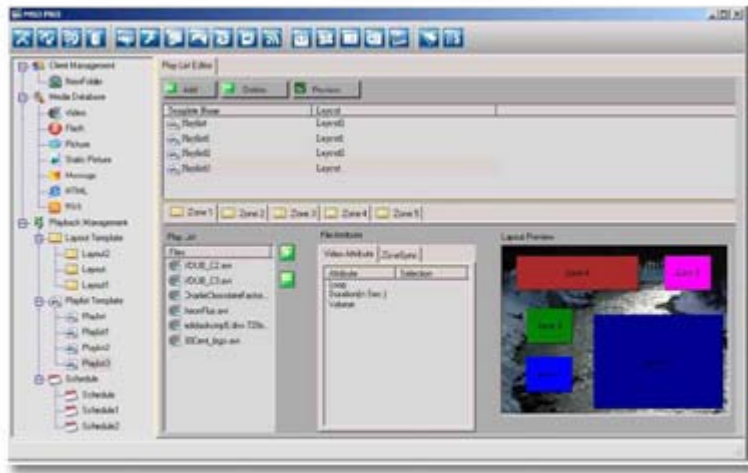

Media Support Reference:

Model	MSS970-I1
Recommended Max. Output Resolution	1920x1080
Video	✓
Flash	✓
Picture	✓
RSS/HTML	✓

Powerful Management Software - MSO Pro:

[Quick Tutorial](#)

The easy to use Graphical User Interface (GUI) allow everybody to create all kind of contents intuitive in short time.