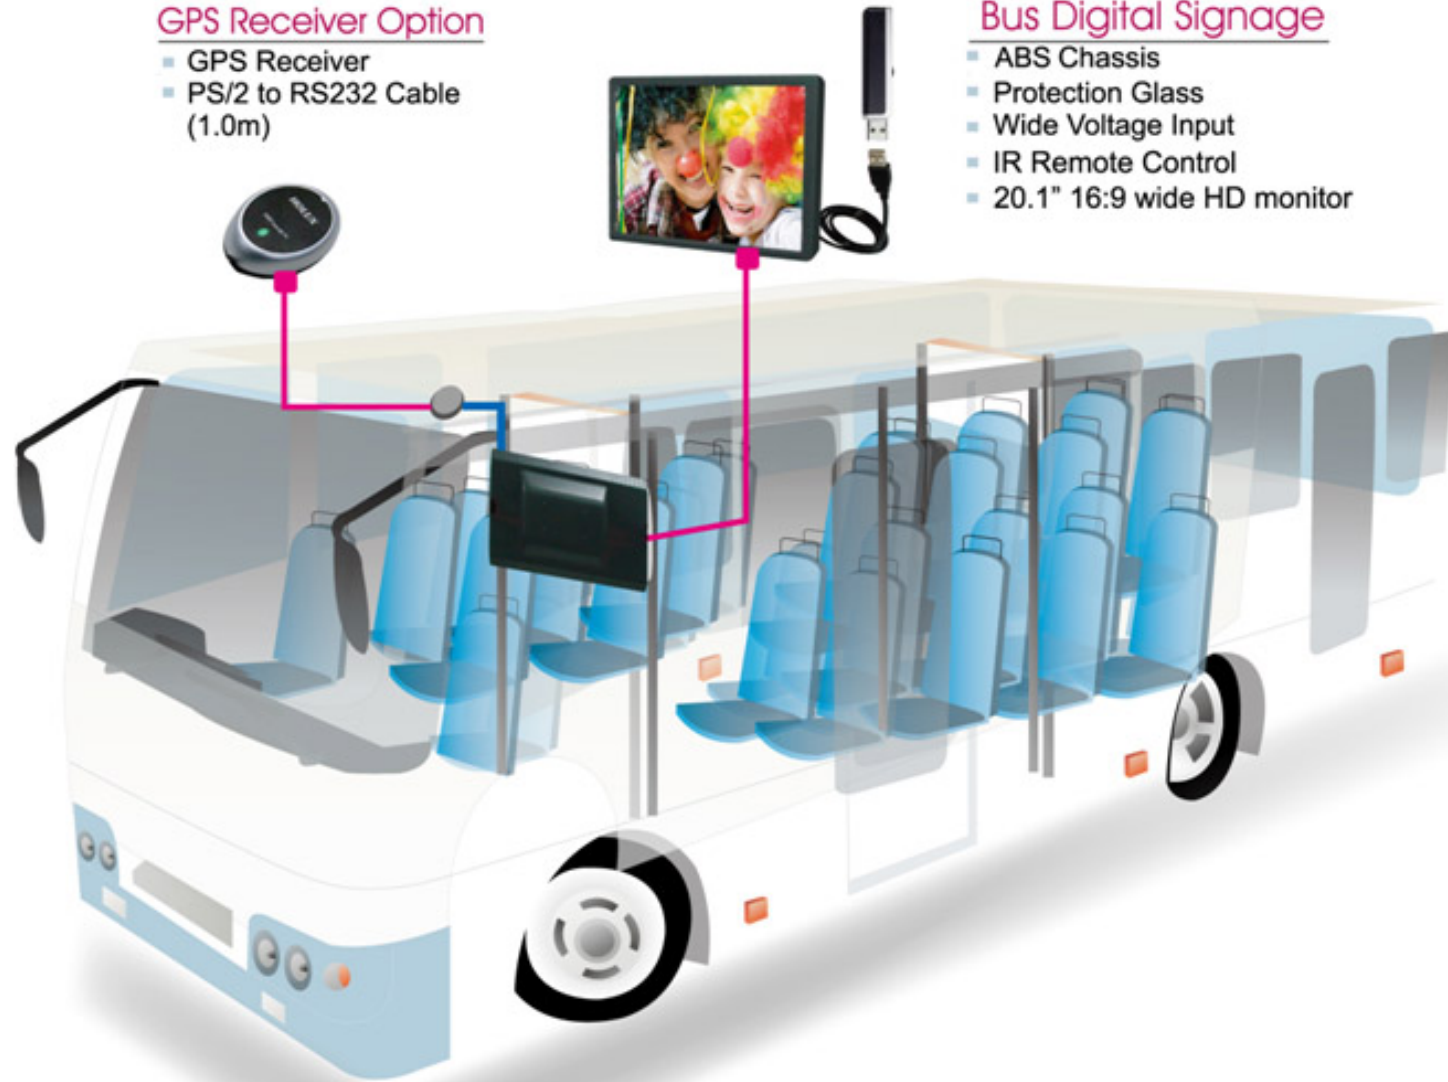

GPS Receiver Option

- GPS Receiver
- PS/2 to RS232 Cable (1.0m)

Standalone Bus Digital Signage

- ABS Chassis
- Protection Glass
- Wide Voltage Input
- IR Remote Control
- 20.1" 16:9 wide HD monitor

[→ Order Information](#)