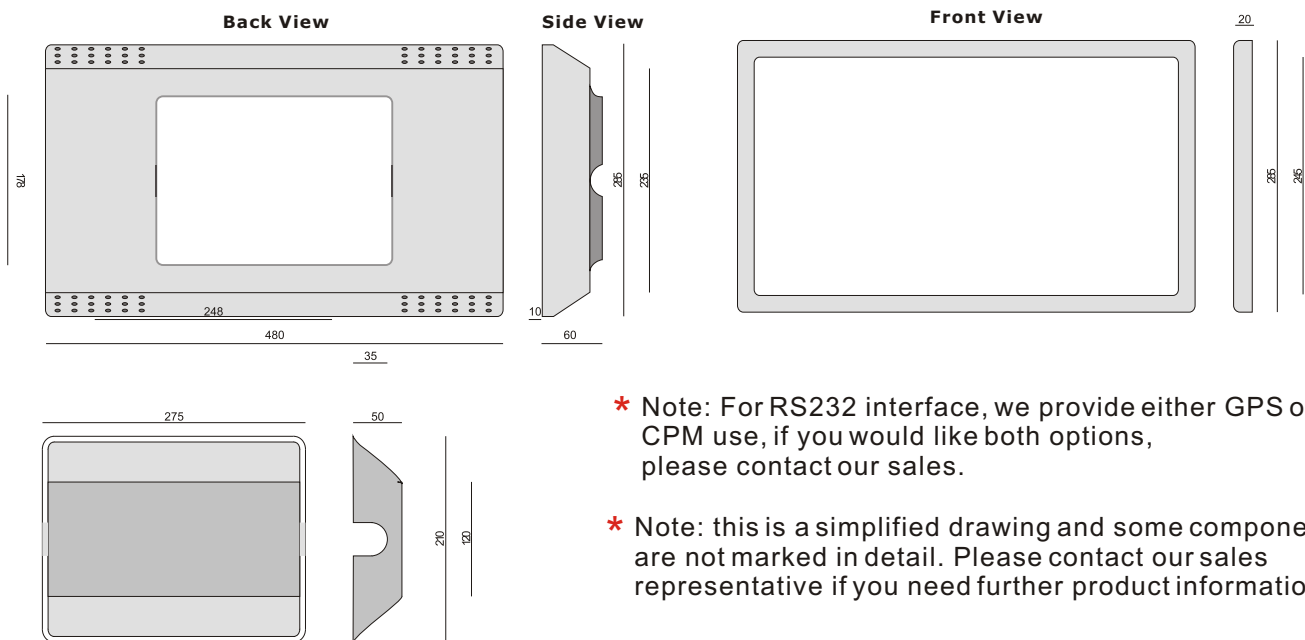

- Note: For RS232 interface, we provide either GPS or CPM use, if you would like both options, please contact our sales.
- Note: this is a simplified drawing and some components are not marked in detail. Please contact our sales representative if you need further product information.

LCD Optical Spec:

- Active Display Area : 443.6mm(H)X249.41mm(V)
- Pixel Pitch : 0.325mmx0.325mm
- Number of Pixels : 1366x768
- Contrast Ratio : 700:1
- Display Color : 16.2M(6bits+FRC)
- Brightness(cd/m2) : 450
- View Angle(CR>=10) : -80~80(H);-60~80(V)

Input/Output:

- Output
- Audio Output : 2 x 2W speakers
- Video Output : 1 x DVI output to another monitor

Environment Considerations:

- Operating Temperature: 0 to 50 °C
- Humidity : 5-85%@50 °C

Power Specifications:

- Power Consumption : Approx:60W
- Power Input : Terminal Block for 8~32V DC Input

Mechanical:

- Standard Housing : ABS Housing
- Optional Housing : Open frame
- ABS Housing without pole mount

General/Content:

- General
- Play back : play directly from USB flash drive
- Content
- Video Format Support : MPEG1,MPEG2,MPEG4,WMV9
- Audio Format Support : MP3,WMA,PNG

Rev.	Reasons	Revised Date
1.0	First Release	Apr-17-09