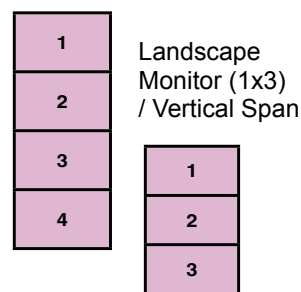

Mode 2

Full image on the upper-right screen

Mode 3

Full image on the lower-left screen

Mode 4

Full image on the lower-right screen

Support Various Display Modes

Ultra High Resolution

» According to the final image, set up the monitors in sequence

*Remark: The number is the DVI output port number on iVW for 90° clockwise rotation video wall setup, and the number in () is for 90° counterclockwise rotation. The rotation may vary depending on the support of graphic card & its driver.

iVW-UD322

Landscape (2x2)

Portrait* (2x2)

* Portrait Monitor (3x1) / Horizontal Span

* Portrait Monitor (4x1) / Horizontal Span

Landscape Monitor (1x4) / Vertical Span

* Portrait Monitor (1x4) / Vertical Span

Landscape Monitor (3x1) / Horizontal Span

* Portrait Monitor (1x3) / Vertical Span

Landscape Monitor (4x1) / Horizontal Span

iVW-UD133

Landscape (3x3)

Landscape (2x3)

Landscape (3x2)

Portrait* (3x3)