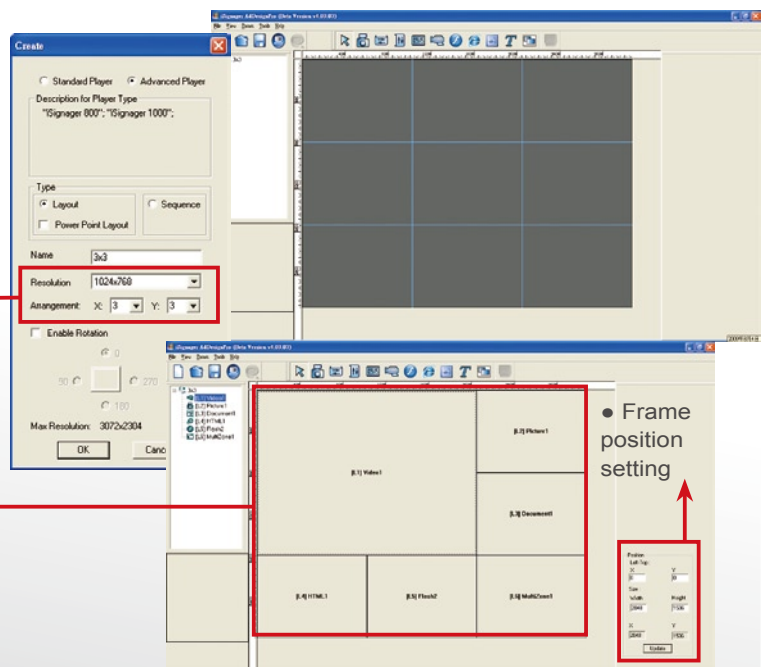

1
IEI Mobile Solutions

2
Automation Panel Solutions

3
Video Wall Controller/ Splitter

4
RISC-based Solutions

5
PACsmate Medical Solutions

6
Optional Peripherals