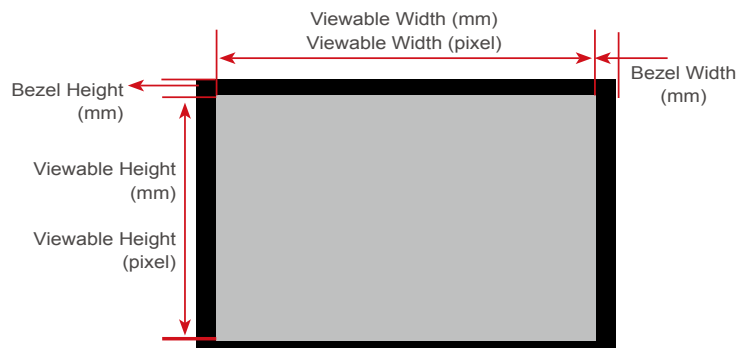

Unique GeniMASK™ Technology

GeniMASK™ adjusts the mask settings of all the video box controllers. Adjusting each video box individually is time-consuming, but with GeniMASK™ technology, and the included remote control, the mask settings can be adjusted at once as easy as changing TV channels. No separate adjustment is needed. Set once and it's done!

1

IEI Mobile Solutions

2

Automation Panel Solutions

3

Video Wall Controller/ Splitter

4

RISC-based Solutions

5

PACSmate Medical Solutions

6

Optional Peripherals

GeniMASK™ Adjustment

iNDS provides three utilities to adjust the mask setting. Turn on the "Mask Control" and set up the "Mask Value".

1. By IR Remote Control

3. By Smart Software OSD (via DDC/RS-232 interface)

2. By Hardware OSD Keypad

(Hotkeys for iVW-FD122/FD133)

- Factory reset : Left+Auto
- Lock /Unlock key: Right +Auto)