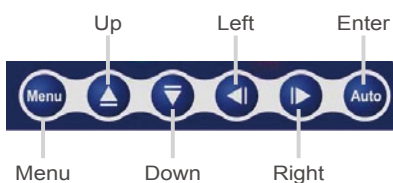

5

PACSmate Medical Solutions

6

Optional Peripherals

GeniMASK™ Adjustment

iNDS provides three utilities to adjust the mask setting. Turn on the "Mask Control" and set up the "Mask Value".

1. By IR Remote Control

3. By Smart Software OSD (via DDC/RS-232 interface)

For iVW-FH122/FD122/FD133

For iVW-UD112/UD212/UD322/UD124/UD133/UD144

2. By Hardware OSD Keypad

(Hotkeys for iVW-FD122/FD133)

- Factory reset : Left+Auto
- Lock /Unlock key: Right +Auto)

iSignager Video Wall System

Quick Allocation of Video Wall Display Content

For General User

Design customized layout by iSignager AdDesign V4.x software

The iNDS digital signage software "iSignager AdDesign V4.x" allows multiple content layout design. It is usable to create a multiple layout for video wall application. Users can easily build the single or traversed or even independent media zones.