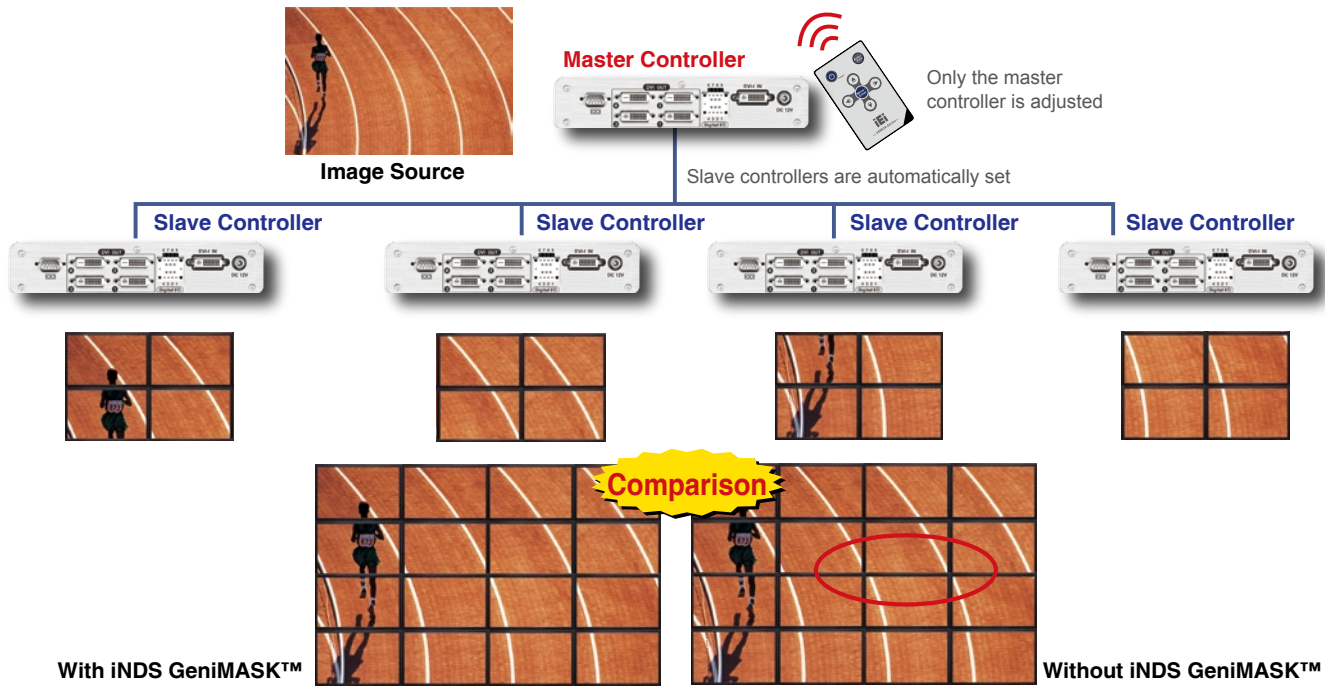

1
IEI Mobile Solutions

2
Automation Panel Solutions

3
Video Wall Controller/ Splitter

4
RISC-based Solutions

5
PACsmate Medical Solutions

6
Optional Peripherals

Unique GeniMASK™ Technology

GeniMASK™ adjusts the mask settings of all the video box controllers. Adjusting each video box individually is time-consuming, but with GeniMASK™ technology, and the included remote control, the mask settings can be adjusted at once as easy as changing TV channels. No separate adjustment is needed. Set once and it's done!

1

IEI Mobile Solutions

2

Automation Panel Solutions

3

Video Wall Controller/ Splitter

4

RISC-based Solutions

5

PACSmate Medical Solutions

6

Optional Peripherals

GeniMASK™ Adjustment

iNDS provides three utilities to adjust the mask setting. Turn on the "Mask Control" and set up the "Mask Value".

1. By IR Remote Control