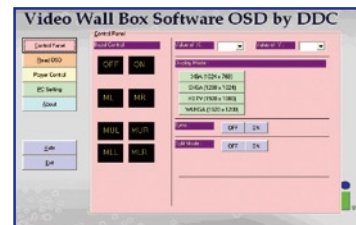

1
IEI Mobile Solutions

2
Automation Panel Solutions

3
Video Wall Controller/ Splitter

4
RISC-based Solutions

5
PACsmate Medical Solutions

6
Optional Peripherals

Unique GeniMASK™ Technology

GeniMASK™ adjusts the mask settings of all the video box controllers. Adjusting each video box individually is time-consuming, but with GeniMASK™ technology, and the included remote control, the mask settings can be adjusted at once as easy as changing TV channels. No separate adjustment is needed. Set once and it's done!

5

PACSmate Medical Solutions

6

Optional Peripherals

GeniMASK™ Adjustment

iNDS provides three utilities to adjust the mask setting. Turn on the "Mask Control" and set up the "Mask Value".

1. By IR Remote Control

3. By Smart Software OSD (via DDC/RS-232 interface)

For iVW-FH122/FD122/FD133

For iVW-UD112/UD212/UD322/UD124/UD133/UD144

2. By Hardware OSD Keypad

(Hotkeys for iVW-FD122/FD133)

- Factory reset : Left+Auto
- Lock /Unlock key: Right +Auto)