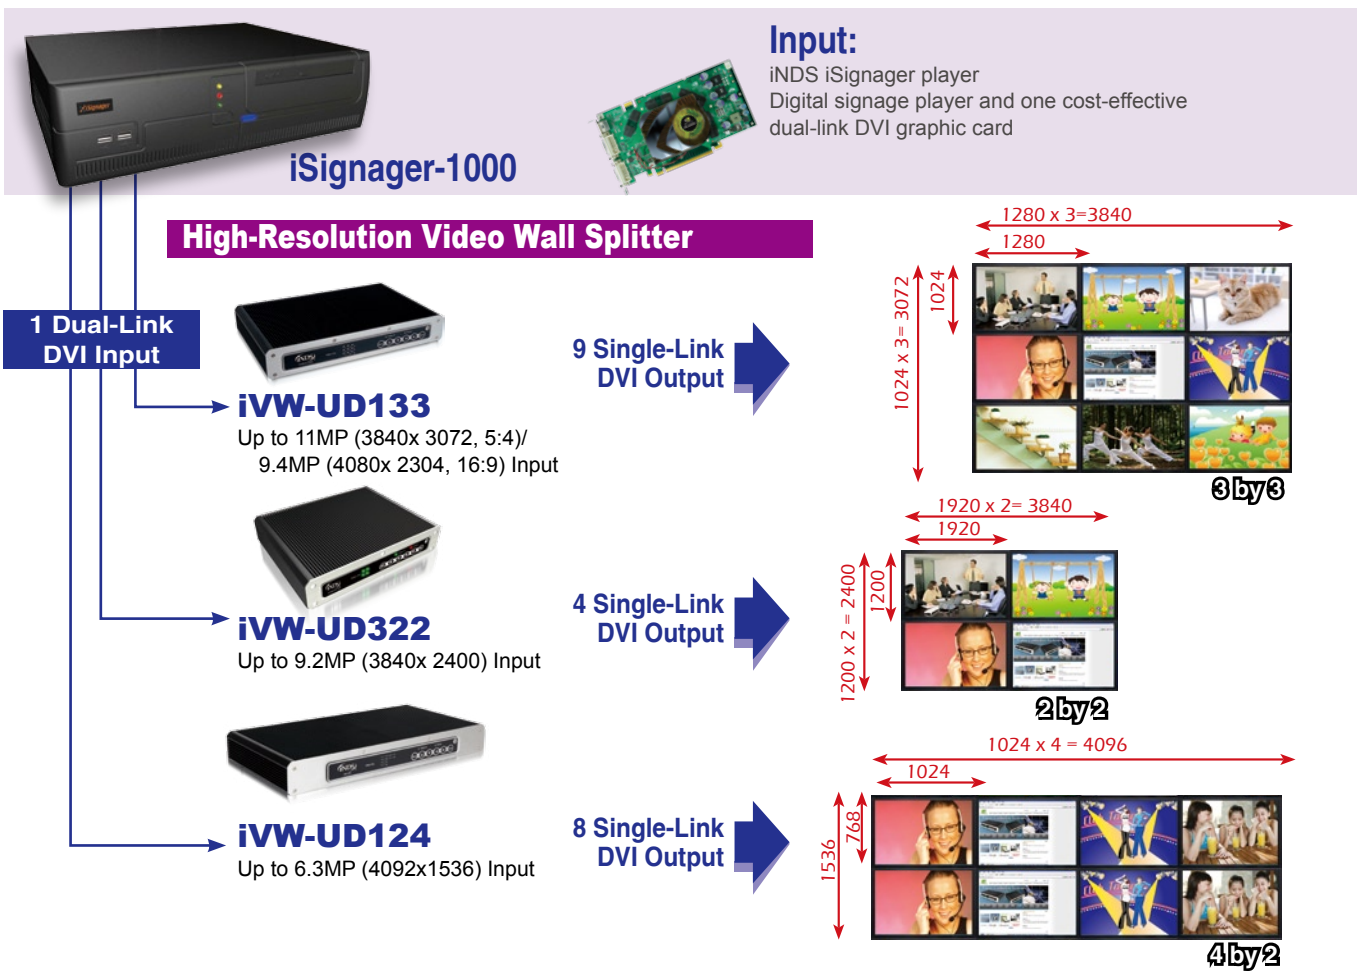

5

PACSmate Medical Solutions

6

Optional Peripherals

GeniMASK™ Adjustment

iNDS provides three utilities to adjust the mask setting. Turn on the "Mask Control" and set up the "Mask Value".

1. By IR Remote Control

3. By Smart Software OSD (via DDC/RS-232 interface)

For iVW-FH122/FD122/FD133

For iVW-UD112/UD212/UD322/UD124/UD133/UD144

2. By Hardware OSD Keypad

(Hotkeys for iVW-FD122/FD133)

- Factory reset : Left+Auto
- Lock /Unlock key: Right +Auto)

iSignager Video Wall System

Quick Allocation of Video Wall Display Content

For General User

Design customized layout by iSignager AdDesign V4.x software

The iNDS digital signage software "iSignager AdDesign V4.x" allows multiple content layout design. It is usable to create a multiple layout for video wall application. Users can easily build the single or traversed or even independent media zones.