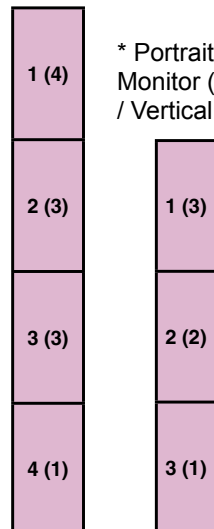

» According to the final image, set up the monitors in sequence

*Remark: The number is the DVI output port number on iVW for 90° clockwise rotation video wall setup, and the number in () is for 90° counterclockwise rotation. The rotation may vary depending on the support of graphic card & its driver.

iVW-UD322

Landscape (2x2)

Portrait* (2x2)

* Portrait Monitor (3x1) / Horizontal Span

* Portrait Monitor (4x1) / Horizontal Span

Landscape Monitor (1x4) / Vertical Span

* Portrait Monitor (1x4) / Vertical Span

Landscape Monitor (3x1) / Horizontal Span

* Portrait Monitor (1x3) / Vertical Span

Landscape Monitor (4x1) / Horizontal Span

iVW-UD133

Landscape (3x3)

Landscape (2x3)

Landscape (3x2)

Portrait* (3x3)