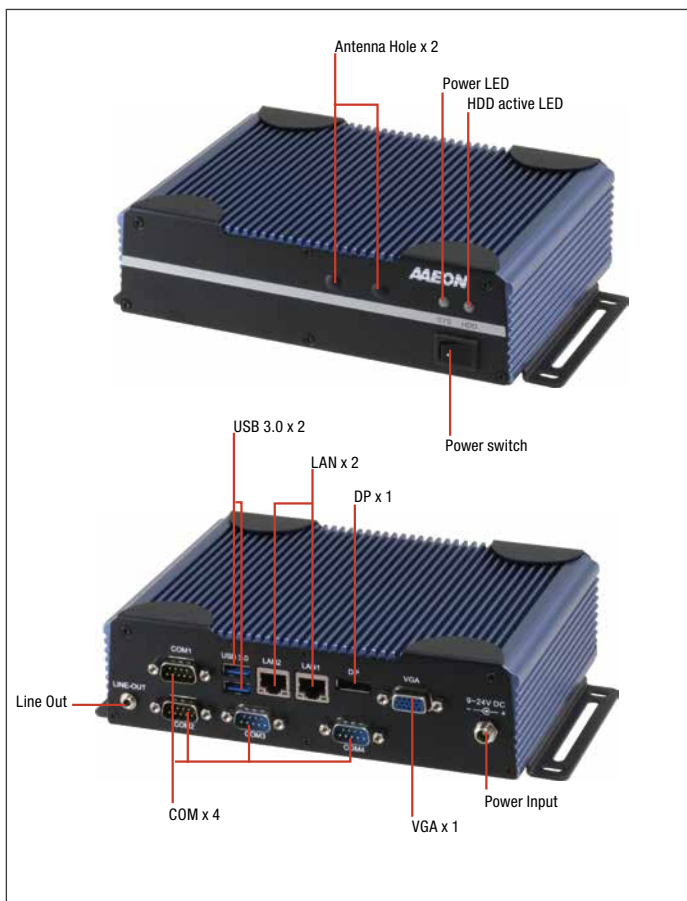

Fanless Embedded Box PC with 5th Generation Intel® Core™ i3 Processor SoC

Features

- Onboard 5th Generation Intel® Core™ i Series ULT Processor SoC
- Easy to Access Key Components
- Fanless System Design to Operate in -20°C ~ 60°C

System Cooling	Passive	
Mounting	Wallmount	
Operating Temperature	-20°C ~ 60°C According to IEC60068-2, 0.5m/s air flow	
Storage Temperature	-45°C ~ 80°C	
Anti-Vibration	5 Grms/ 5 ~ 500Hz/ operation – mSATA & SSD 1 Grms/ 5 ~ 500Hz/ operation – HDD	
Anti-Shock	50 G peak acceleration (11 msec. duration) – mSATA & SSD 20 G peak acceleration (11 msec. duration) – HDD	
MTBF (Hours)	—	
Certification	EMC	CE/FCC class A
	Safety	—
	Others	—
Dimension (W x H x D)	7.76" x 5.63" x 2.17" (197mm x 143mm x 55mm)	
Gross Weight	—	
Net Weight	—	
OS Support	Windows® 7, Windows® 8/8.1, Windows® 10, Linux Fedora	

Specifications

CPU	Intel® 5th Generation Core™ i Series ULT Processor SoC	
Chipset	SoC	
System Memory	204-pin SODIMM DDR3L 1600 MHz, up to 8 GB	
Display Interface	VGA	VGA x1
	DVI	—
	HDMI	—
	Others	DP x 1
Storage Device	CF/CFast™	—
	HDD/SSD	2.5" Drive bay x 1
Network	LAN	—
	Wireless	—
Front I/O	USB Port	—
	LAN	—
	Serial Port	—
	DIO	—
	Audio	—
	KB/MS	—
	Others	—
	Power switch	—
Rear I/O	USB Port	USB type A x 2 for USB 3.0
	LAN	—
	Serial Port	DB-9 x 2 for RS-232 DB-9 x 2 for RS-232/422/485
	DIO	—
	Audio	Audio jack x 1 for Line-out
	KB/MS	—
	Others	Power switch x 1
Expansion	Full-size Mini-Card and SIM slot x 1 (optional for mSATA) Half-size Mini-Card x 1	
Indicator	Front	Power LED x 1, HDD LED x 1
	Rear	—
Power Requirement	DC-in 9-24 V	
Power Consumption	—	

BOXER-6638U

Dimension

Unit: mm

BOXER-6638U

Ordering Information

Part Number	CPU	RAM	LAN	USB	RS-232	RS-232/422/485	Storage	Display	Expansion	Mounting	Power	Temp.
BOXER-6638U-A1M-1010	Intel® Core i3-5010U	—	2	2	2	2	HDD/SSD	VGA x 1 DP x 1	Full-size Mini-Card and SIM slot x 1 (optional for mSATA) Half-size Mini-Card x 1	Wallmount	DC 9-24V	-20°C ~ 60°C According to IEC60068-2, 0.5m/s air flow