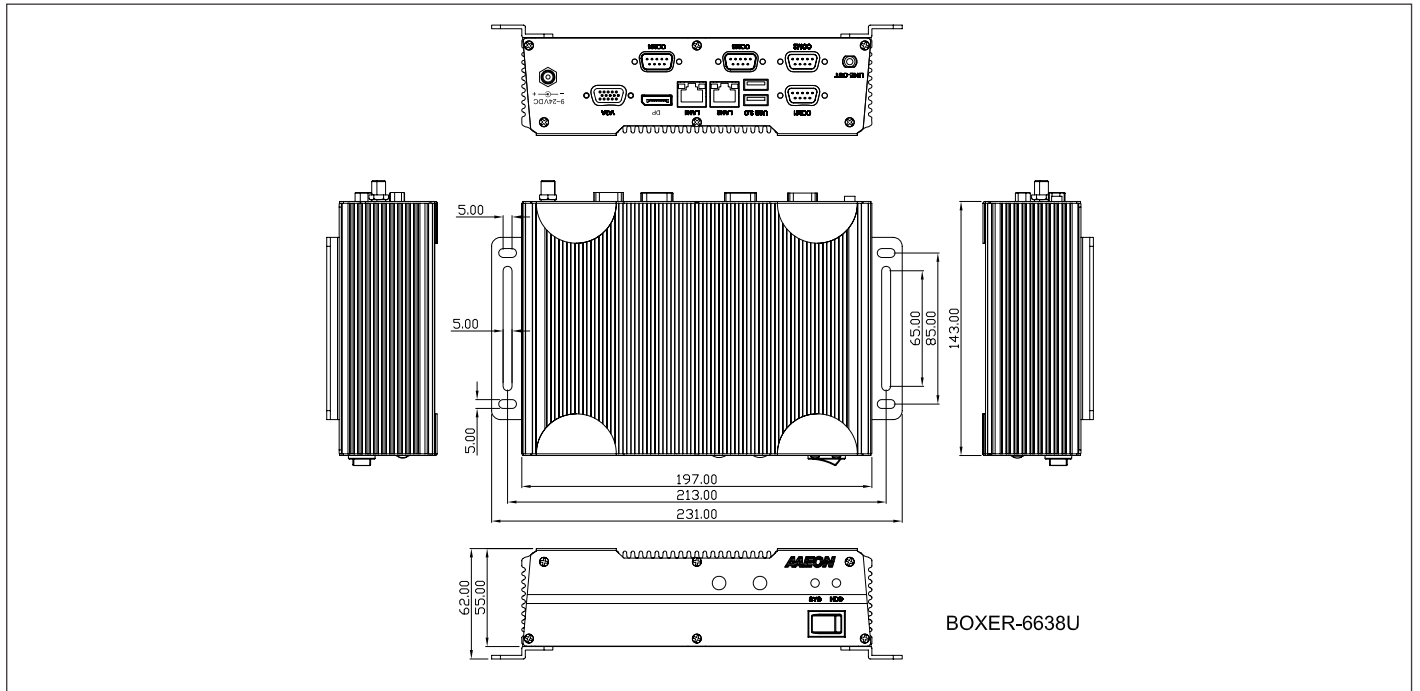

System Cooling	Passive	
Mounting	Wallmount	
Operating Temperature	-20°C ~ 60°C According to IEC60068-2, 0.5m/s air flow	
Storage Temperature	-45°C ~ 80°C	
Anti-Vibration	5 Grms/ 5 ~ 500Hz/ operation – mSATA & SSD 1 Grms/ 5 ~ 500Hz/ operation – HDD	
Anti-Shock	50 G peak acceleration (11 msec. duration) – mSATA & SSD 20 G peak acceleration (11 msec. duration) – HDD	
MTBF (Hours)	—	
Certification	EMC	CE/FCC class A
	Safety	—
	Others	—
Dimension (W x H x D)	7.76" x 5.63" x 2.17" (197mm x 143mm x 55mm)	
Gross Weight	—	
Net Weight	—	
OS Support	Windows® 7, Windows® 8/8.1, Windows® 10, Linux Fedora	

Specifications

CPU	Intel® 5th Generation Core™ i Series ULT Processor SoC	
Chipset	SoC	
System Memory	204-pin SODIMM DDR3L 1600 MHz, up to 8 GB	
Display Interface	VGA	VGA x1
	DVI	—
	HDMI	—
	Others	DP x 1
Storage Device	CF/CFast™	—
	HDD/SSD	2.5" Drive bay x 1
Network	LAN	—
	Wireless	—
Front I/O	USB Port	—
	LAN	—
	Serial Port	—
	DIO	—
	Audio	—
	KB/MS	—
	Others	—
	Power switch	—
Rear I/O	USB Port	USB type A x 2 for USB 3.0
	LAN	—
	Serial Port	DB-9 x 2 for RS-232 DB-9 x 2 for RS-232/422/485
	DIO	—
	Audio	Audio jack x 1 for Line-out
	KB/MS	—
	Others	Power switch x 1
Expansion	Full-size Mini-Card and SIM slot x 1 (optional for mSATA) Half-size Mini-Card x 1	
Indicator	Front	Power LED x 1, HDD LED x 1
	Rear	—
Power Requirement	DC-in 9-24 V	
Power Consumption	—	

BOXER-6638U

Dimension

Unit: mm

BOXER-6638U

Ordering Information

Part Number	CPU	RAM	LAN	USB	RS-232	RS-232/422/485	Storage	Display	Expansion	Mounting	Power	Temp.
BOXER-6638U-A1M-1010	Intel® Core i3-5010U	—	2	2	2	2	HDD/SSD	VGA x 1 DP x 1	Full-size Mini-Card and SIM slot x 1 (optional for mSATA) Half-size Mini-Card x 1	Wallmount	DC 9-24V	-20°C ~ 60°C According to IEC60068-2, 0.5m/s air flow